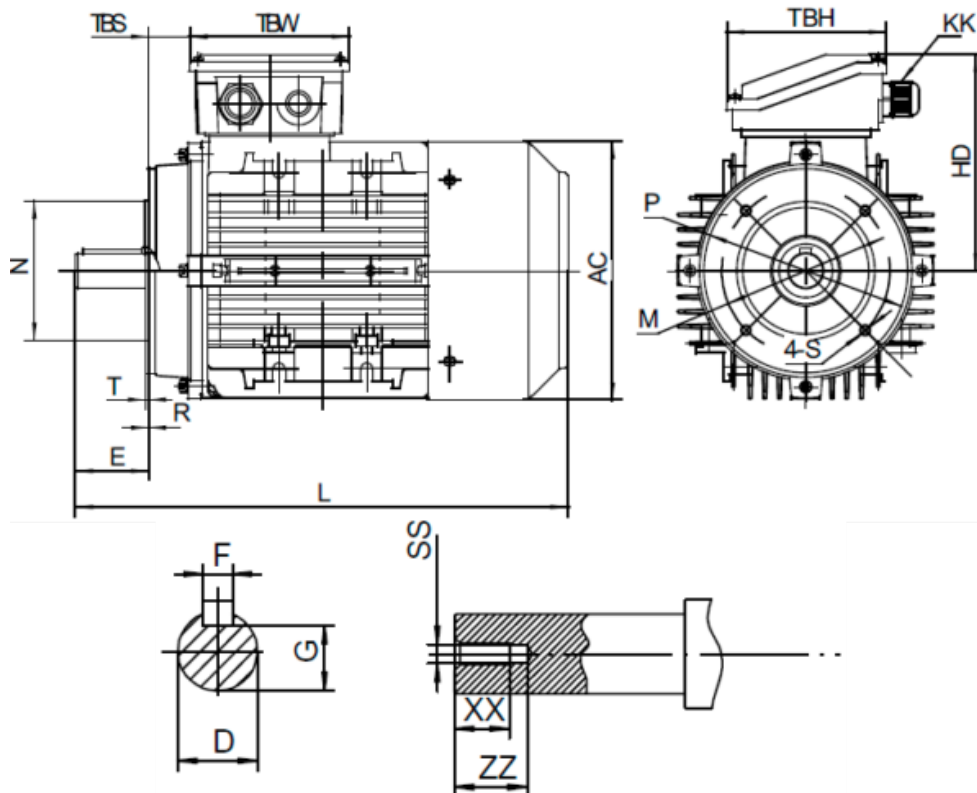

Data Sheet

Article number: 2516000752150140

Description: Kleedrive T2A 713-2 0.75kw 2800 rpm UL/CSA
3x230/400V 50HZ IP55 B14 Eff=77.4%

Measures

AA = 140	L = 245	TBH = 98
AC = Ø138	M = Ø85	TBS = 16
AD = 186	N = Ø70	TBW = 98
D = Ø14	P = Ø105	XX = 12
E = 30	R = 0	ZZ = 17
F = 5	S = M6	
G = 11	SS = M5	
HD = 115	T = 2.5	